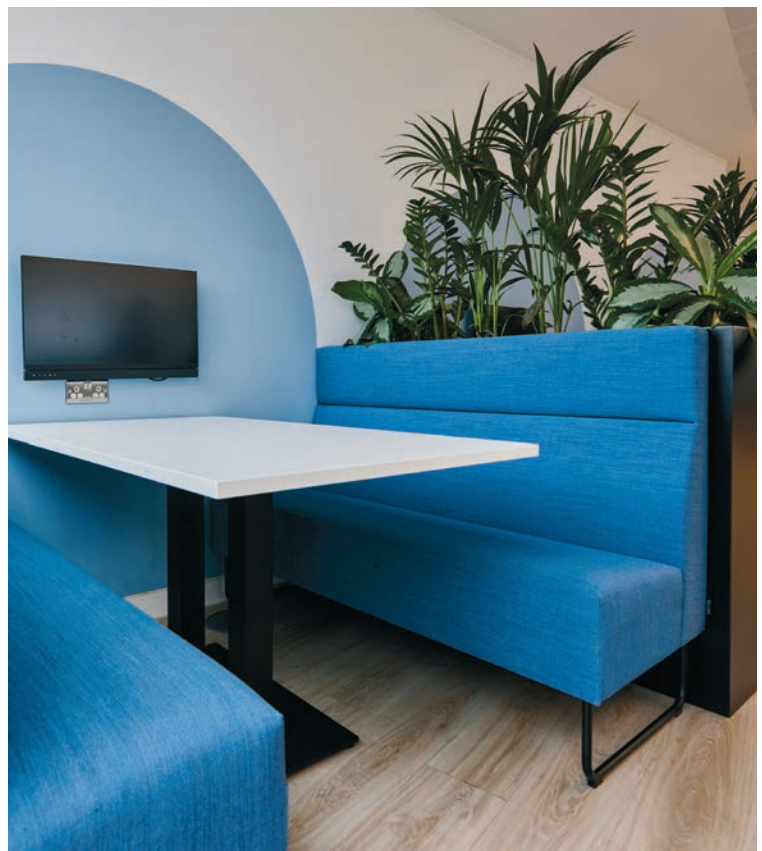

Totaljobs office in London, UK. Photo: Soren Kristensen

Sans

Welcome Zone

Social Zone

Work Sofa

Design: Argo Tamm

The Sans versatile sofa family provides a welcoming resting place in the welcoming and social areas. Comfortable and practical for a communal space, the Sans is available as a classic sofa, or with an integral table. And, when equipped with eye-level walls, it's the perfect home for intimate conversations in any breakout spaces. Pop down your coffee cup, lean back, and enjoy the clean lines and sociable layout.