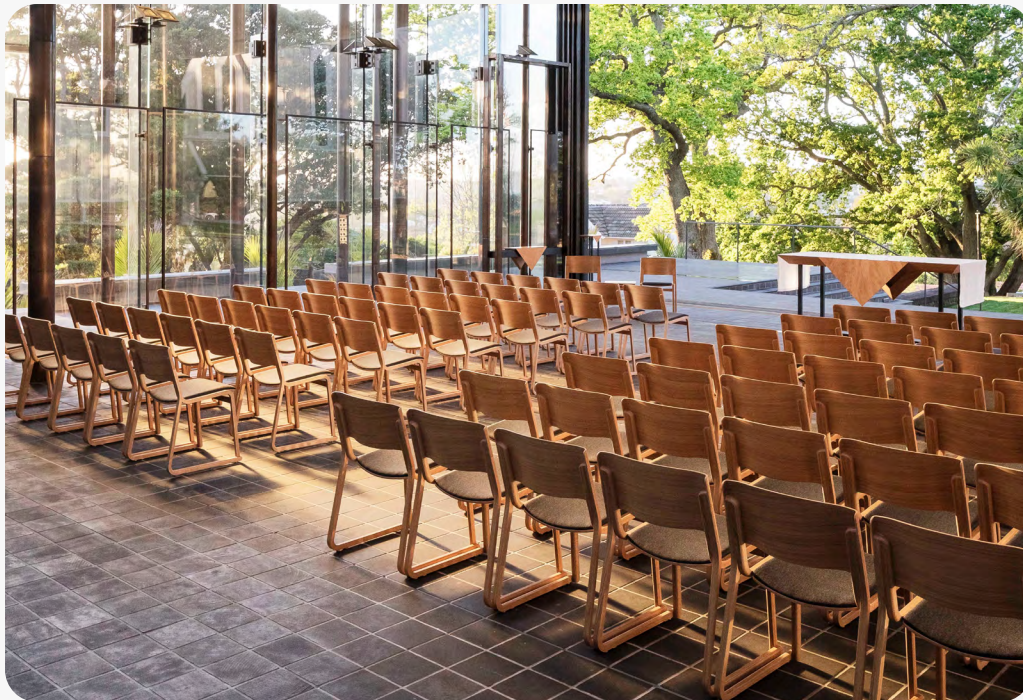

DESIGN A CHURCH CHAIR! - WINNER

THEO

Where we started

From church to the workplace

Originally designed for the ecclesiastical sector, Theo's design has seen it transcend into a multitude of environments in which it is equally suitable.