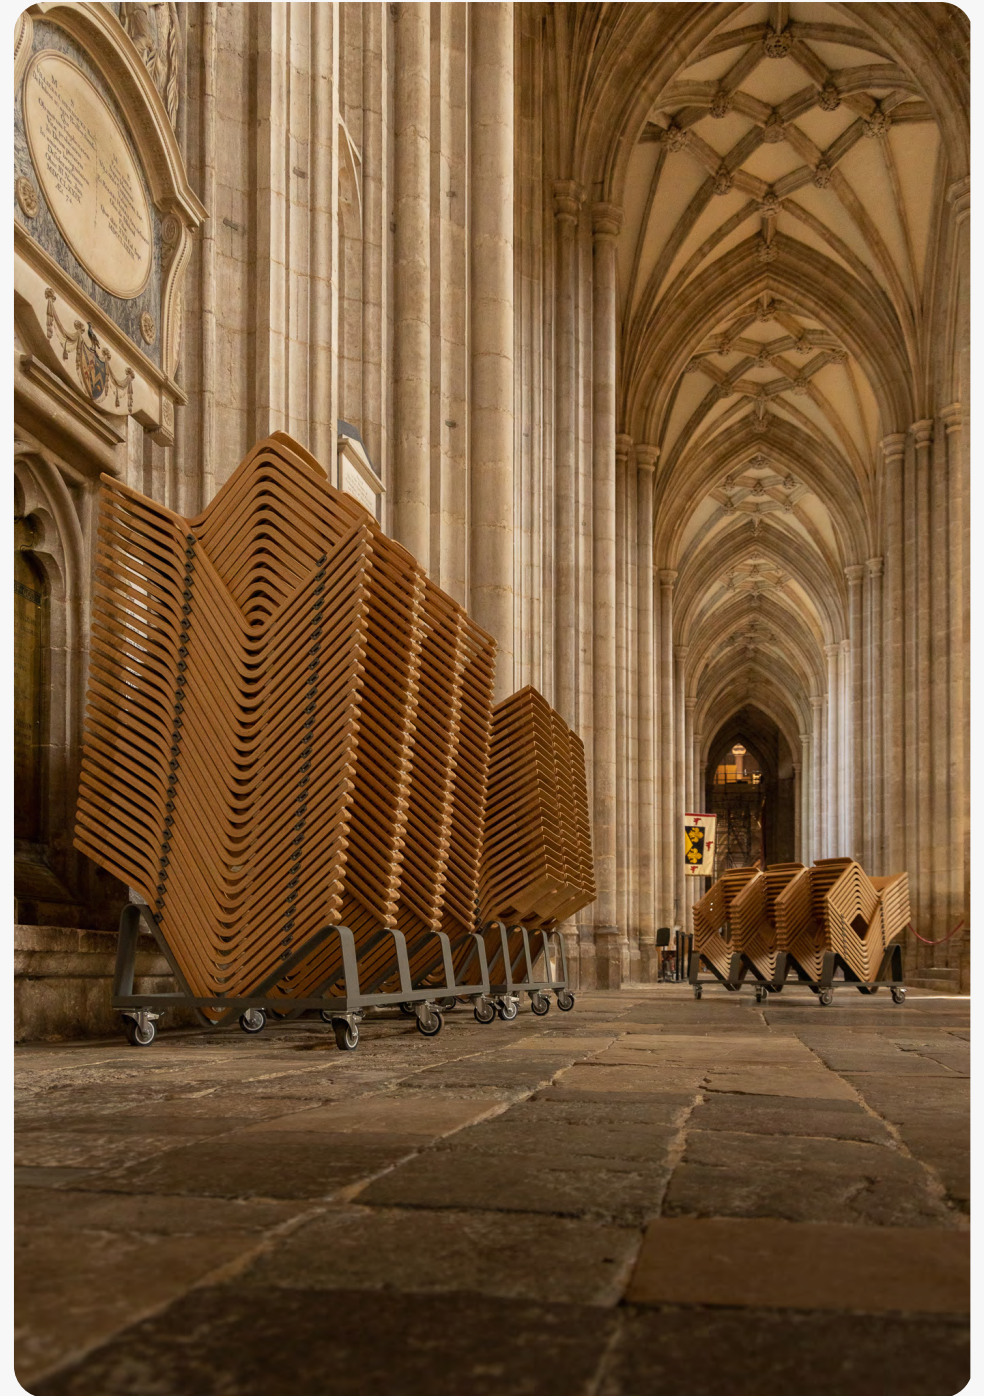

Theo is constructed using laminated pressed ply with a solid oak front rail, glue & dowel.

10 Year
Guarantee

Weighs only
4.25kg

THEO

THEO CHAIR

Stacking & storage

- Chair trolleys are available in 3 sizes
- Trolleys can support between 30 - 90 chairs