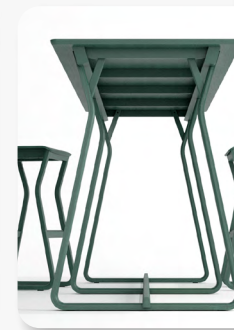

Where we are

The THEO Family

Consisting of over 20 pieces